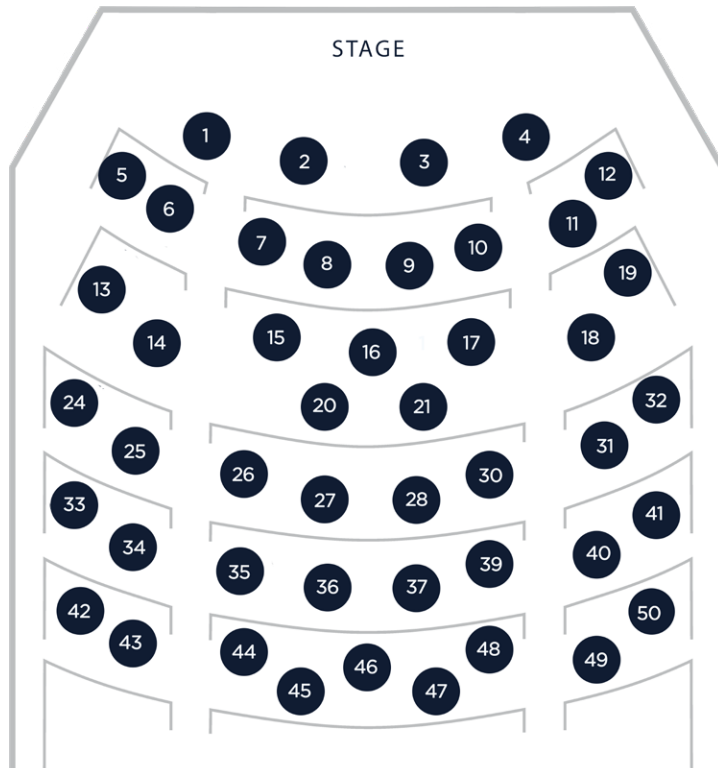

FOCUS FORWARD

OCTOBER 20, 2022

THE MIDLAND THEATRE

1228 Main St, Kansas City, MO

AGENDA

- 5:30 PM | Networking & Science2Art
- 6:30 PM | Welcome & Dinner Service
- 7:15 PM | Keynote & Program
- 8:15 PM | Networking
- 9:30 PM | Networking Adjourned

TABLE LAYOUT

PARKING

H&R Block: 1301 Main St. Kansas City, MO

- Enter via Main St. or Walnut St. between 13th & 14th St.
- Take a ticket to enter garage. Receive validated ticket at BioNexus KC badge desk.
- Park near Tax Office Elevator (south side, see pic below)

- Press L1 inside elevator. Veer left to exit PNC Plaza to Main St. Half block north to The Midland.